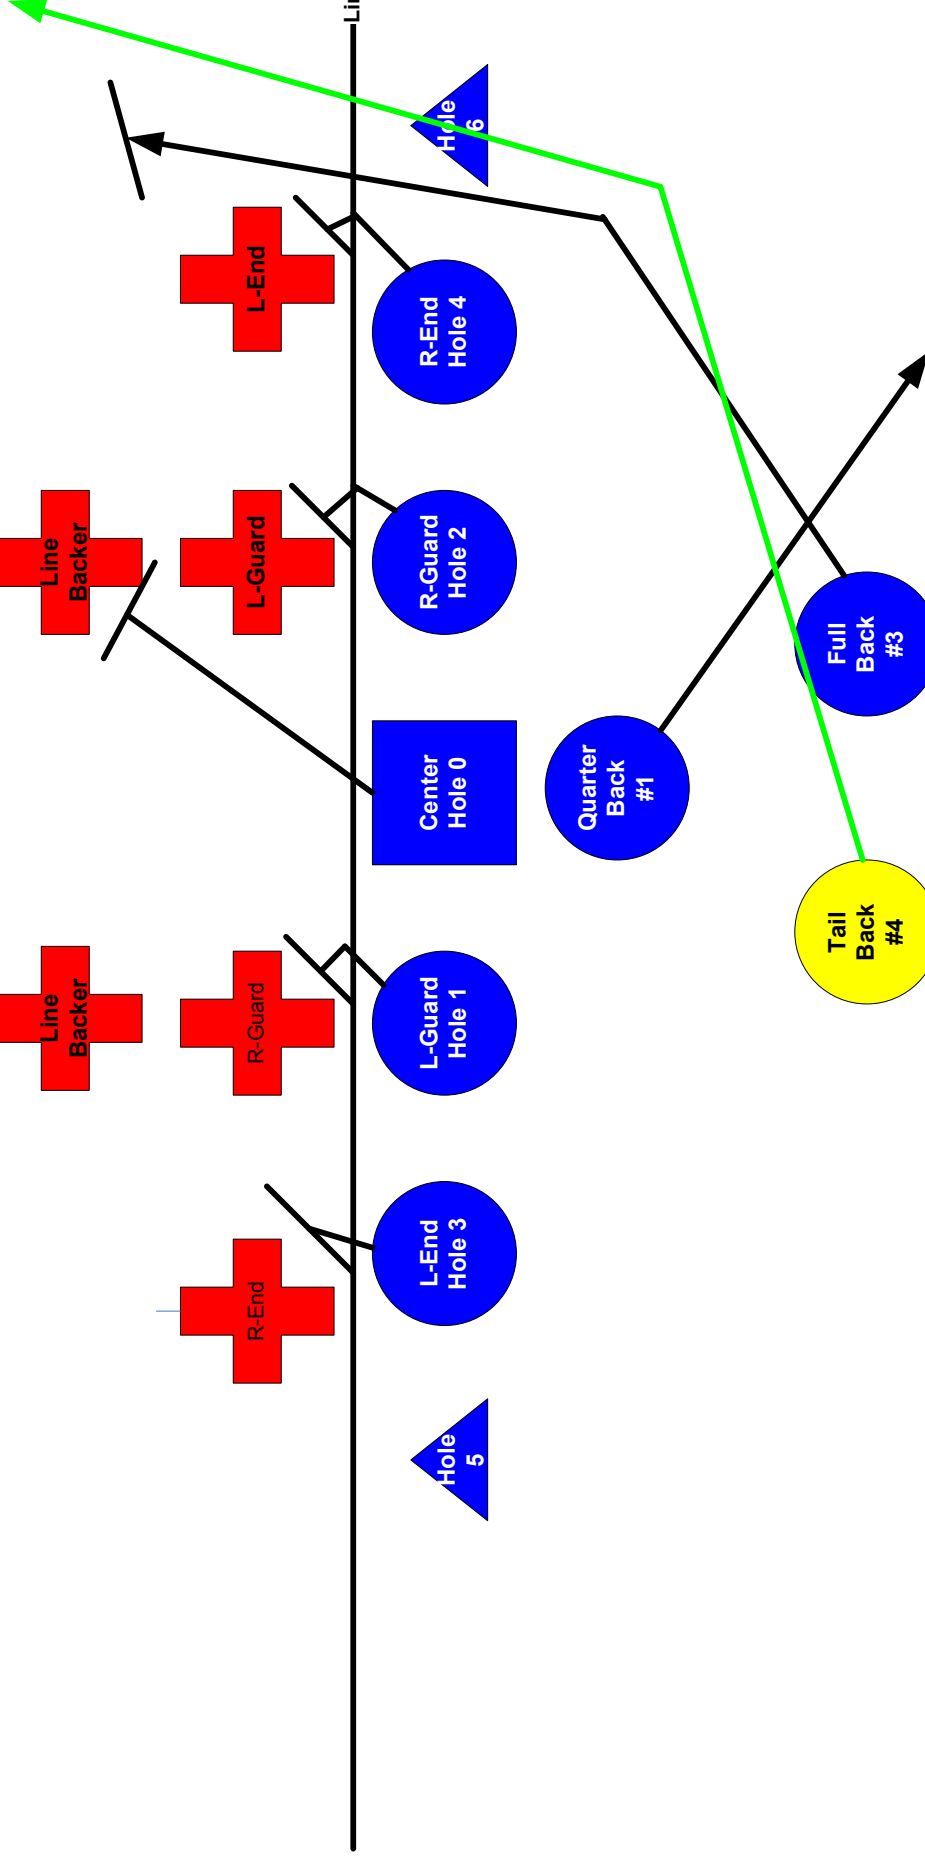

4-2-2 Defense

Line of Scrimmage

S46 Sweep
S Formation 46 Sweep
S = Formation 4 = Back Number 6 = Hole Number
Sweep = Play Description