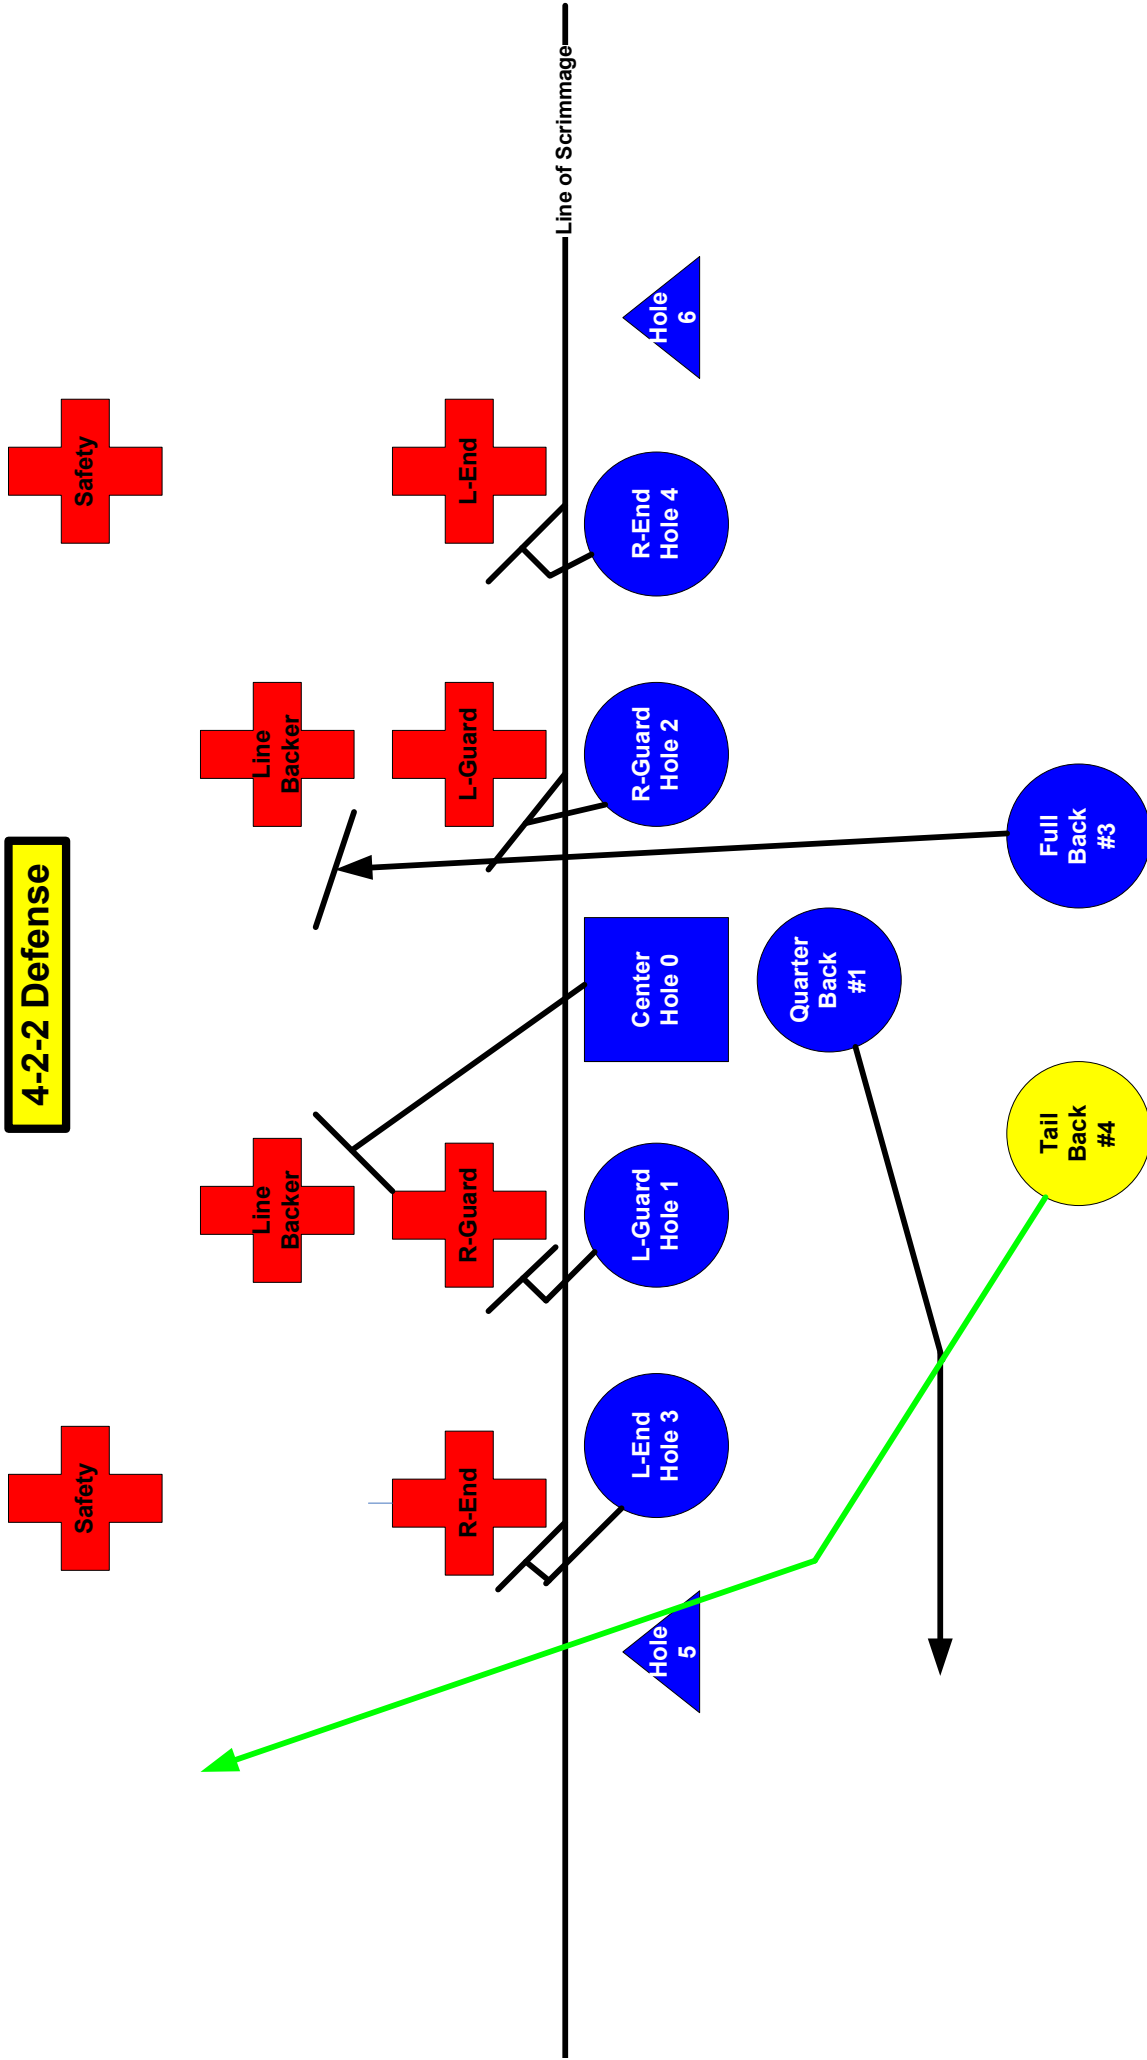

4-2-2 Defense

S45 Quick Pitch
Split Formation 45 Power Dive
 S = Formation 4 = Back Number 5 = Hole Number
 Quick Pitch = Play Description