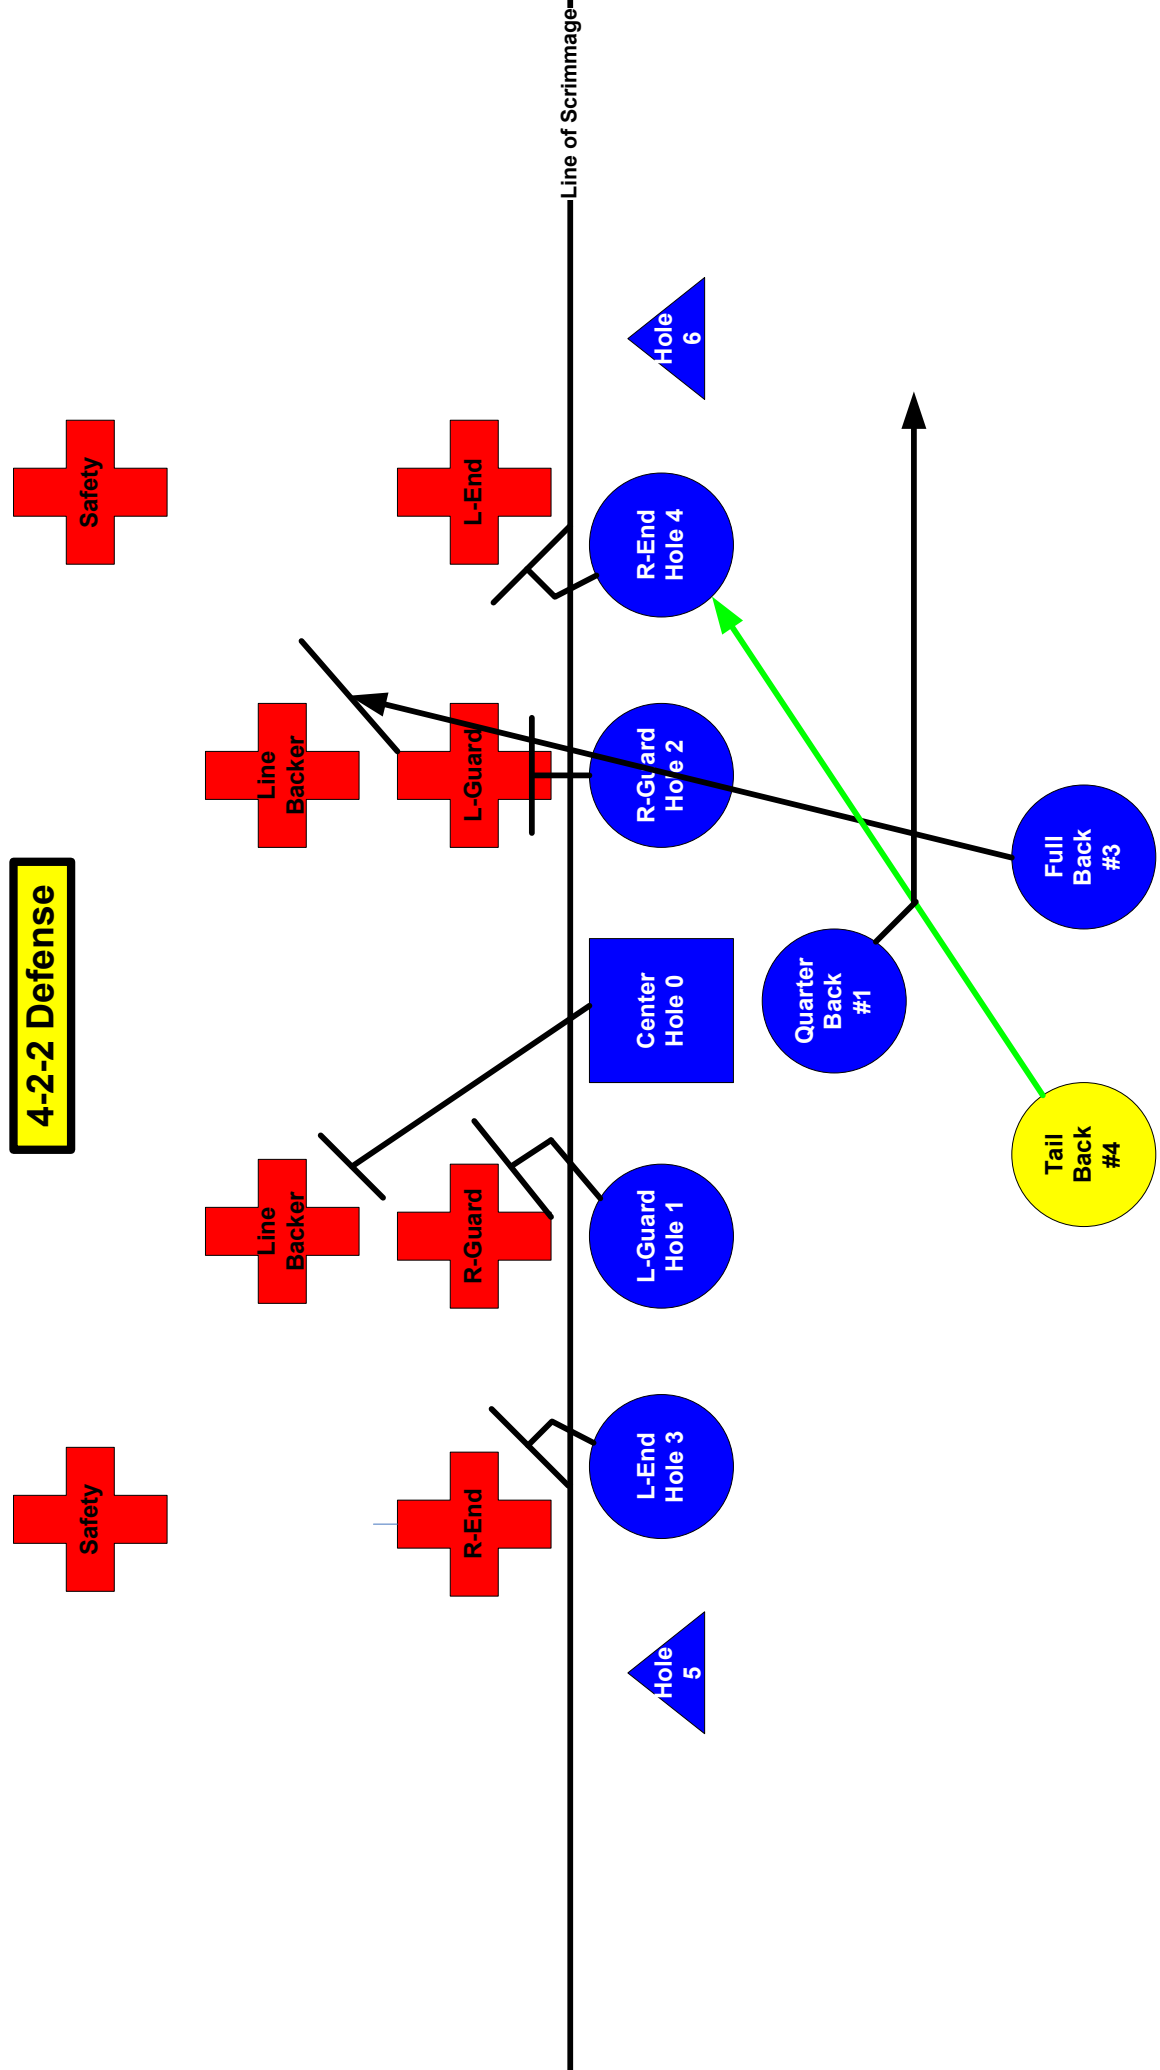

4-2-2 Defense

S44 Power Dive
Split Formation 44 Power Dive
 S = Formation 4 = Back Number 4 = Hole Number
 Power Dive = Play Description