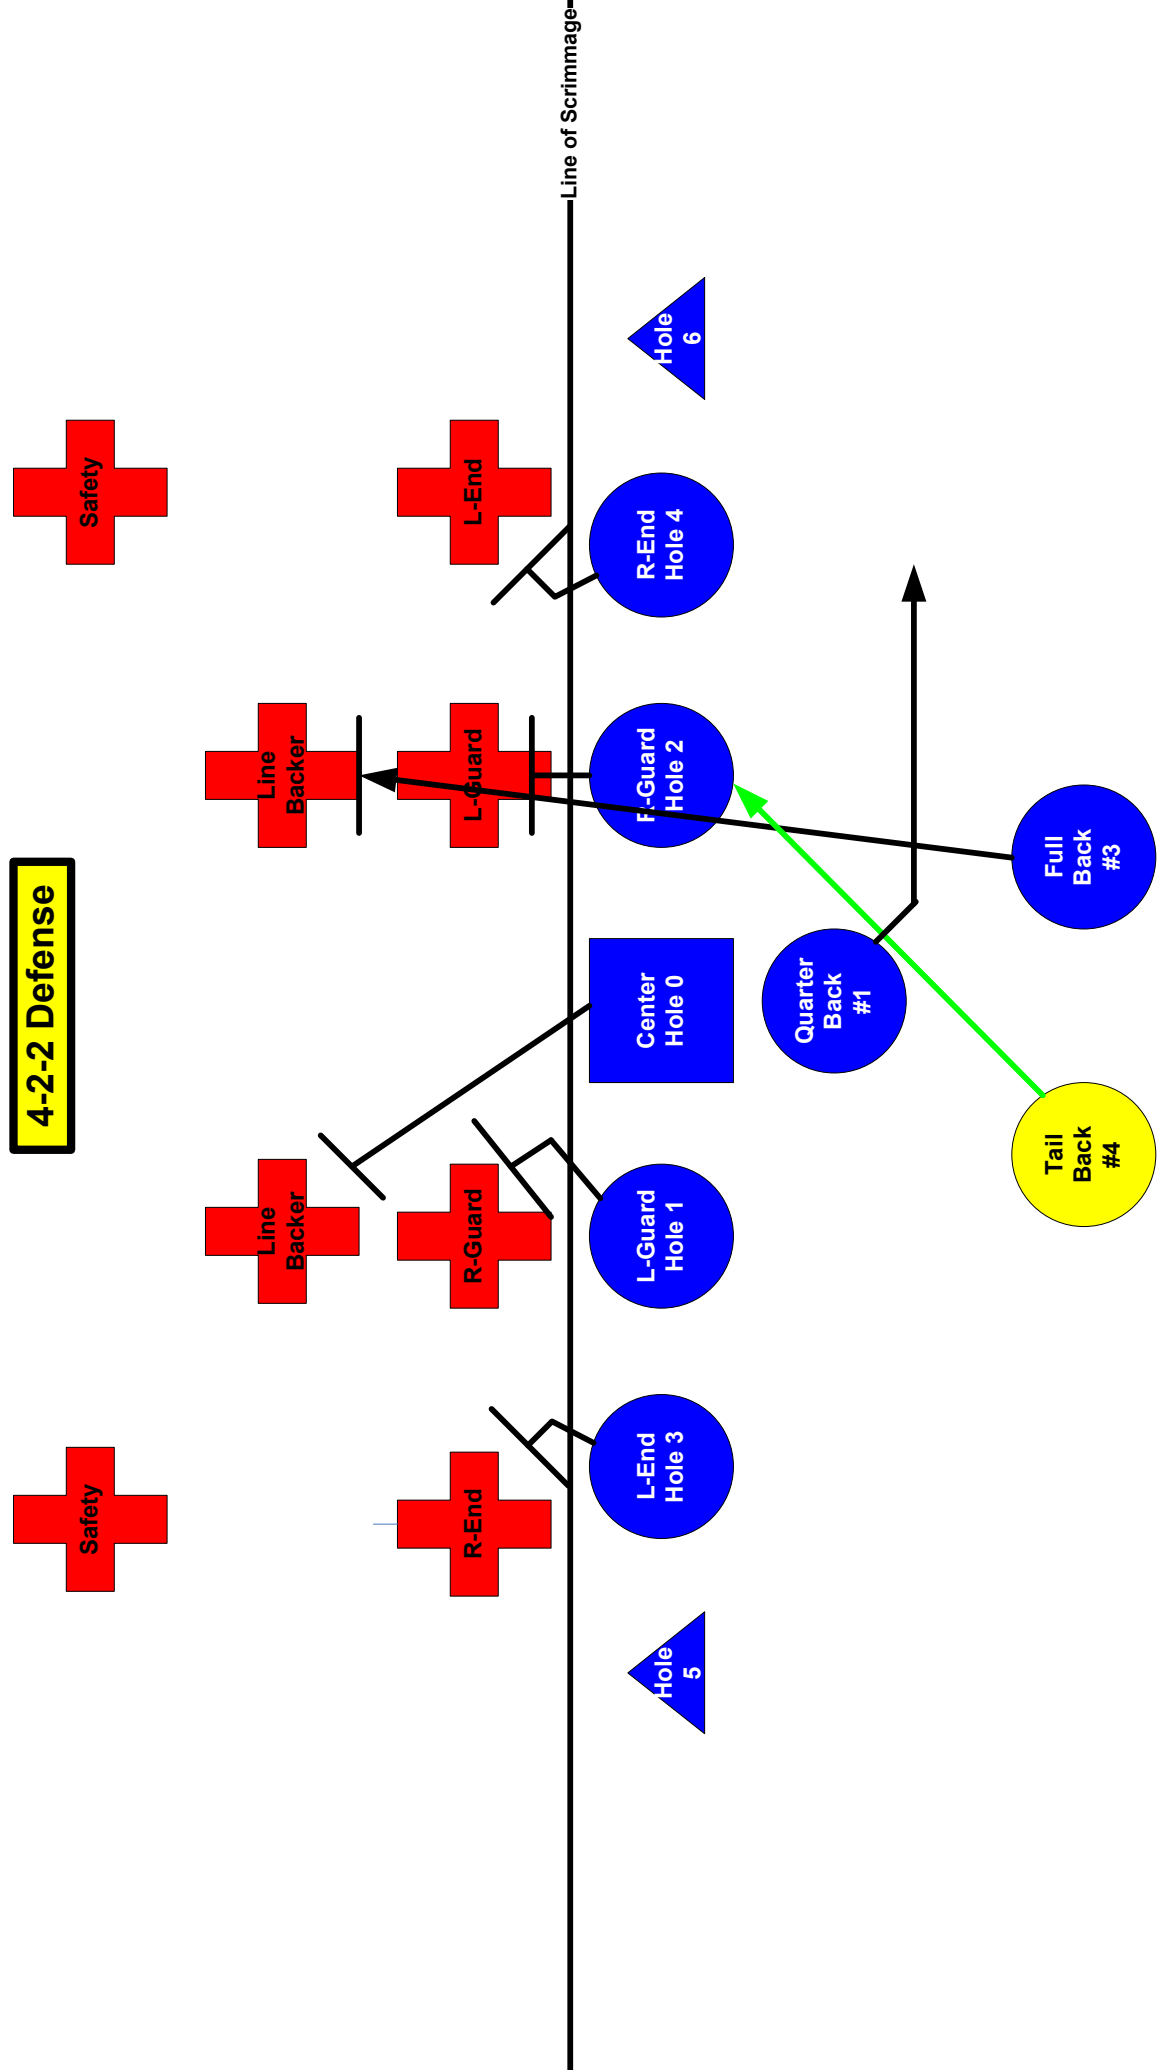

4-2-2 Defense

S42 Power Dive
Split Formation 42 Power Dive
 S = Formation 4 = Back Number 3 = Hole Number
 Power Dive = Play Description