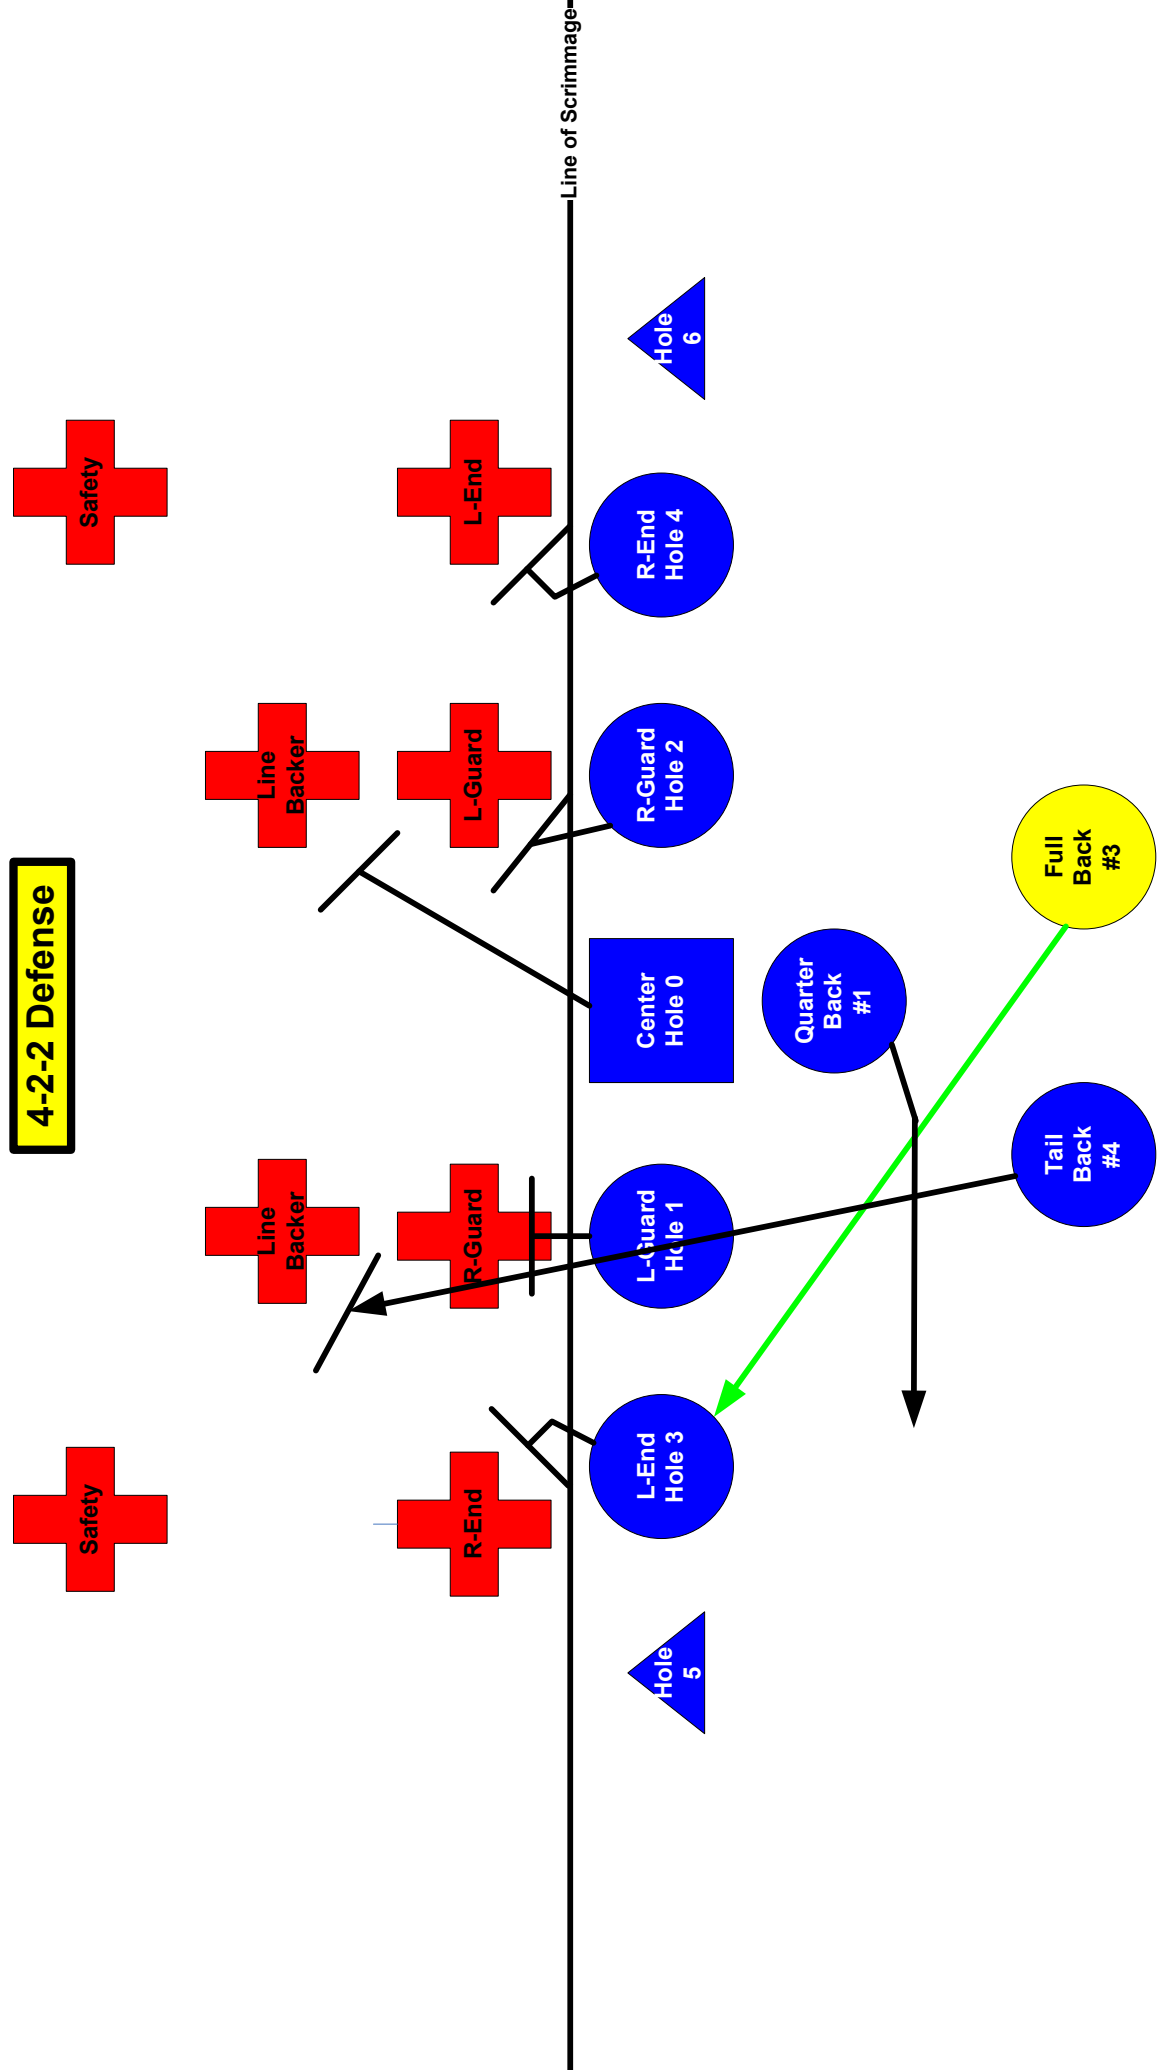

**4-2-2 Defense**

**S33 Power Dive**  
**Split Formation 33 Power Dive**  
 S = Formation    3 = Back Number    3 = Hole Number  
 Power Dive = Play Description