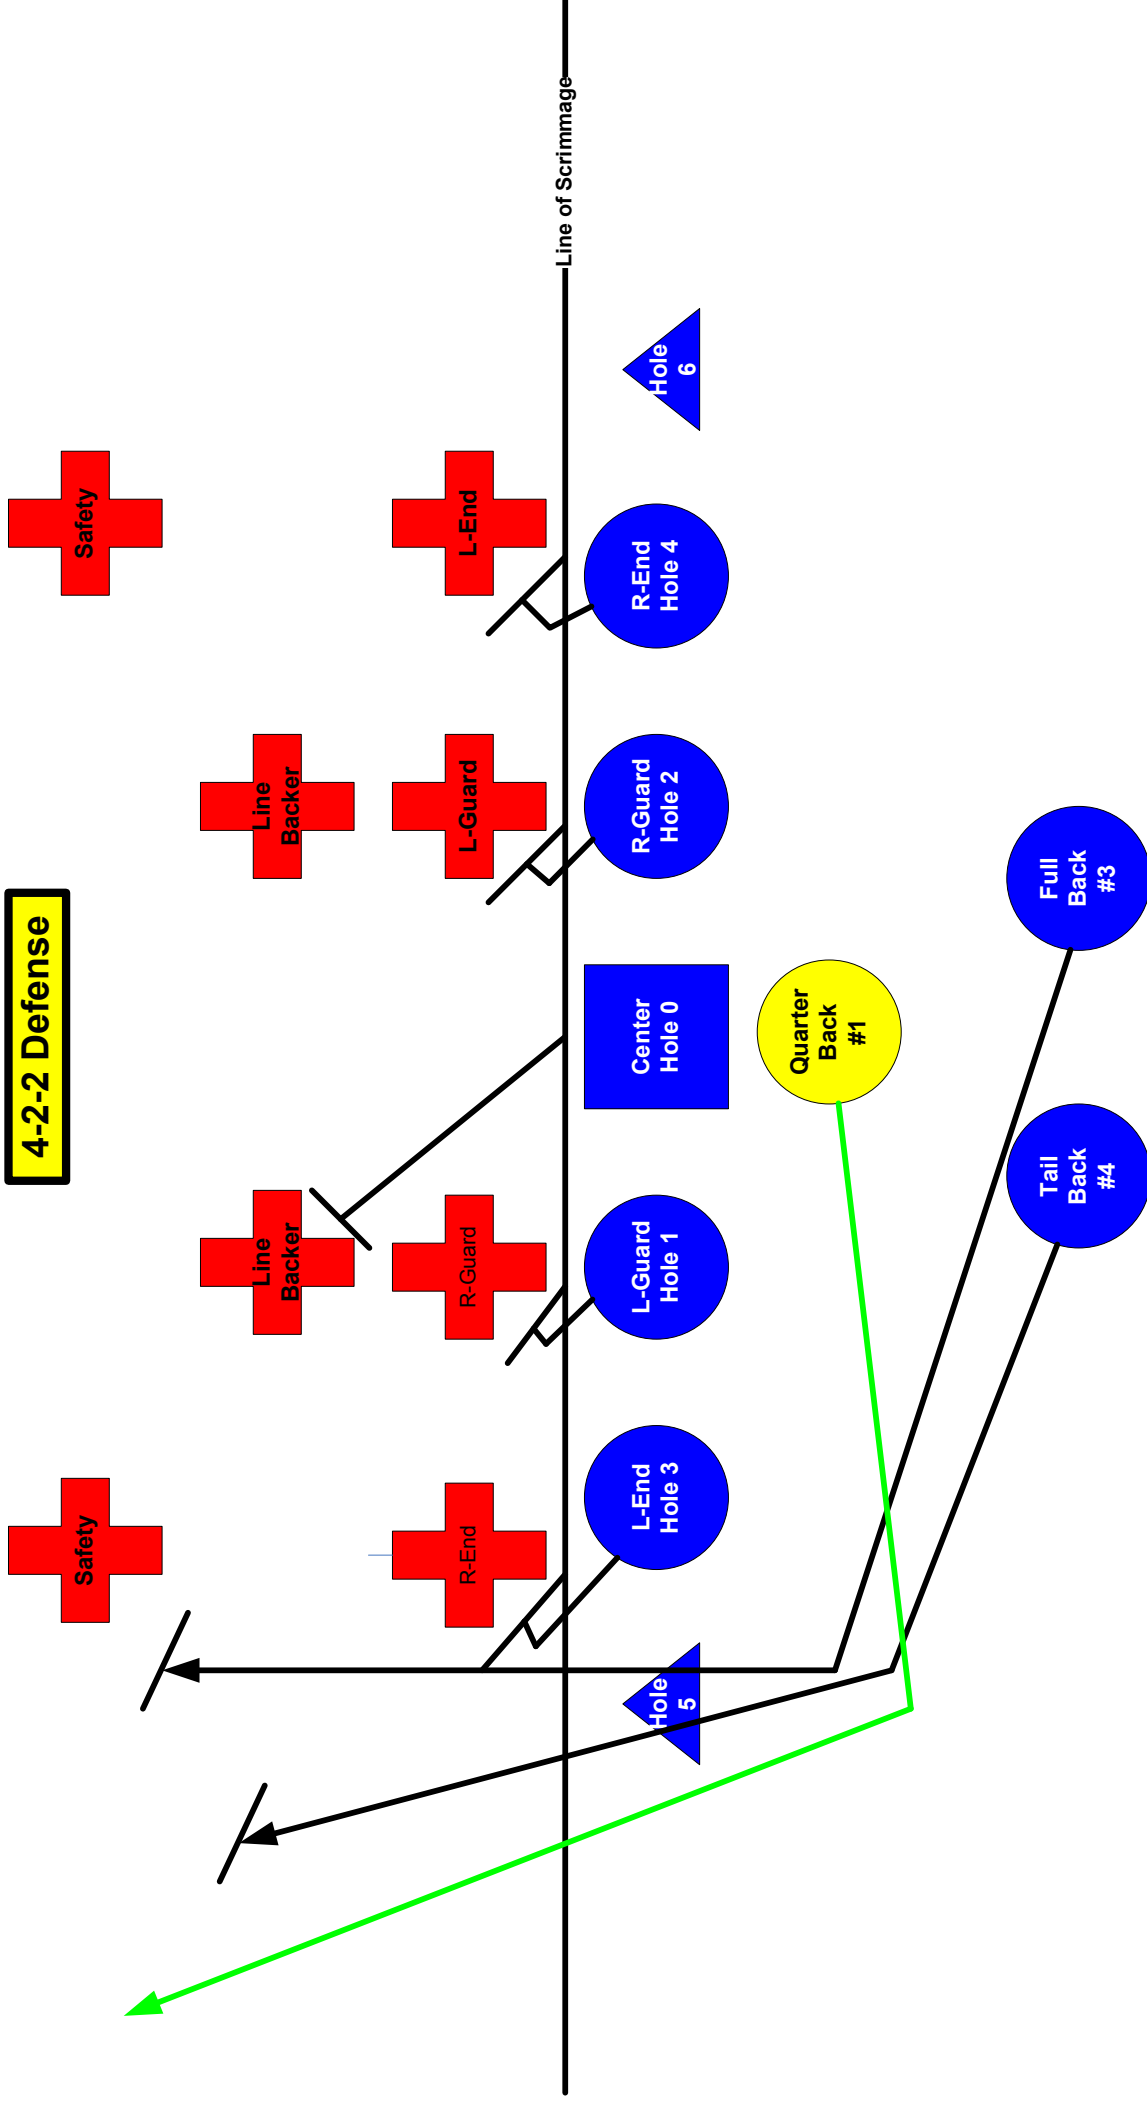

**4-2-2 Defense**

**S15 Sweep**  
**S Formation 15 Sweep**  
 S = Formation 1 = Back Number 5 = Hole Number  
 Sweep = Play Description