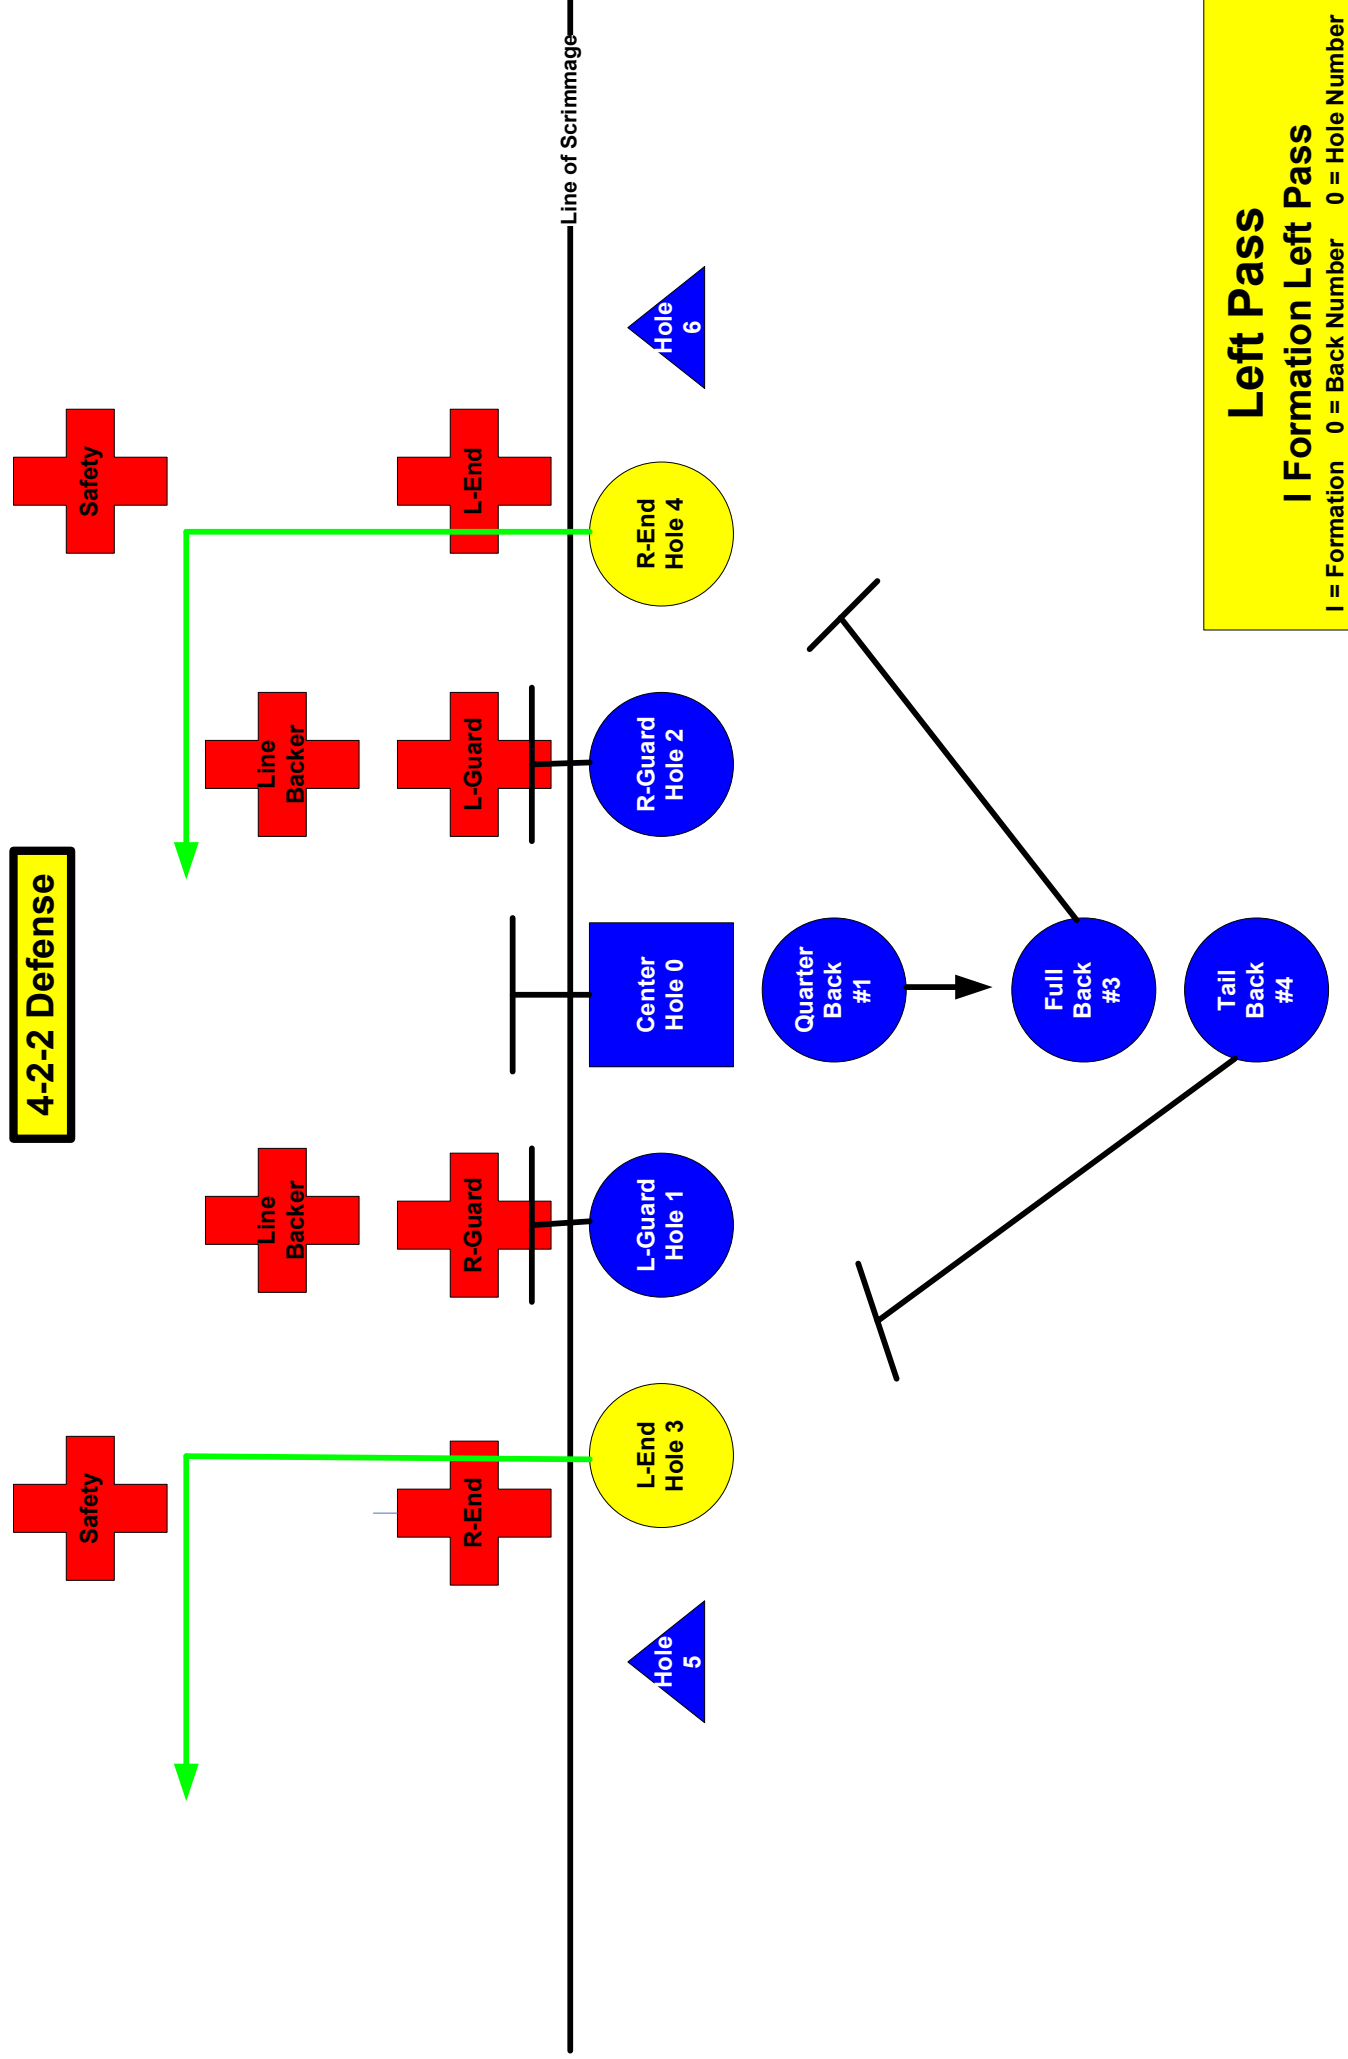

4-2-2 Defense

Left Pass
I Formation Left Pass
 I = Formation 0 = Back Number 0 = Hole Number
 Pass = Play Description