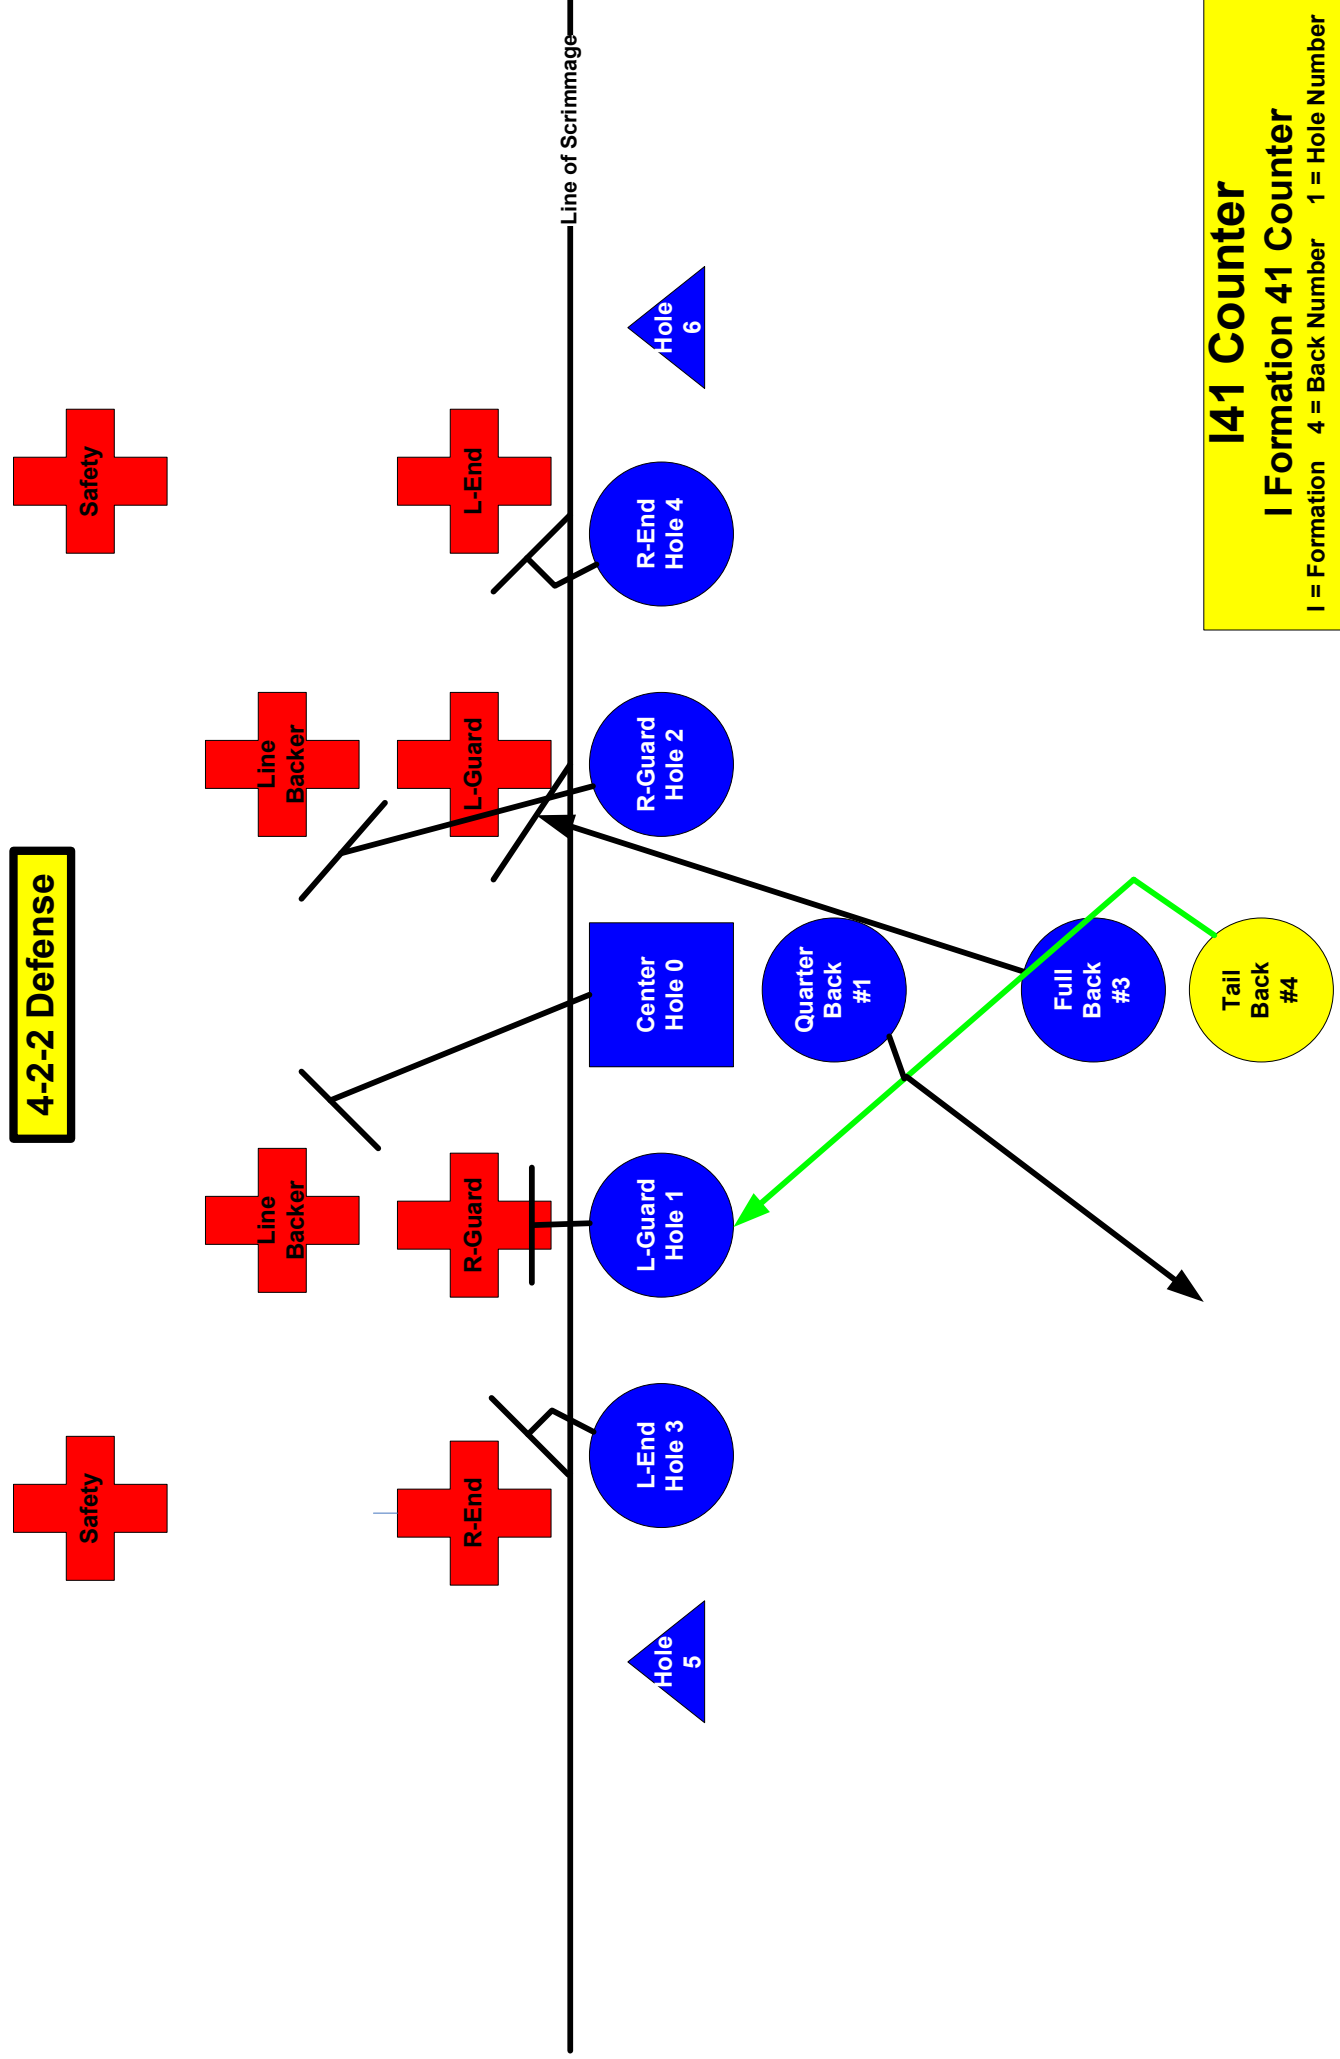

**4-2-2 Defense**

**I41 Counter**  
**I Formation 41 Counter**  
I = Formation    4 = Back Number    1 = Hole Number  
Counter = Play Description  
**5<sup>th</sup> & 6<sup>th</sup> Grade Only**