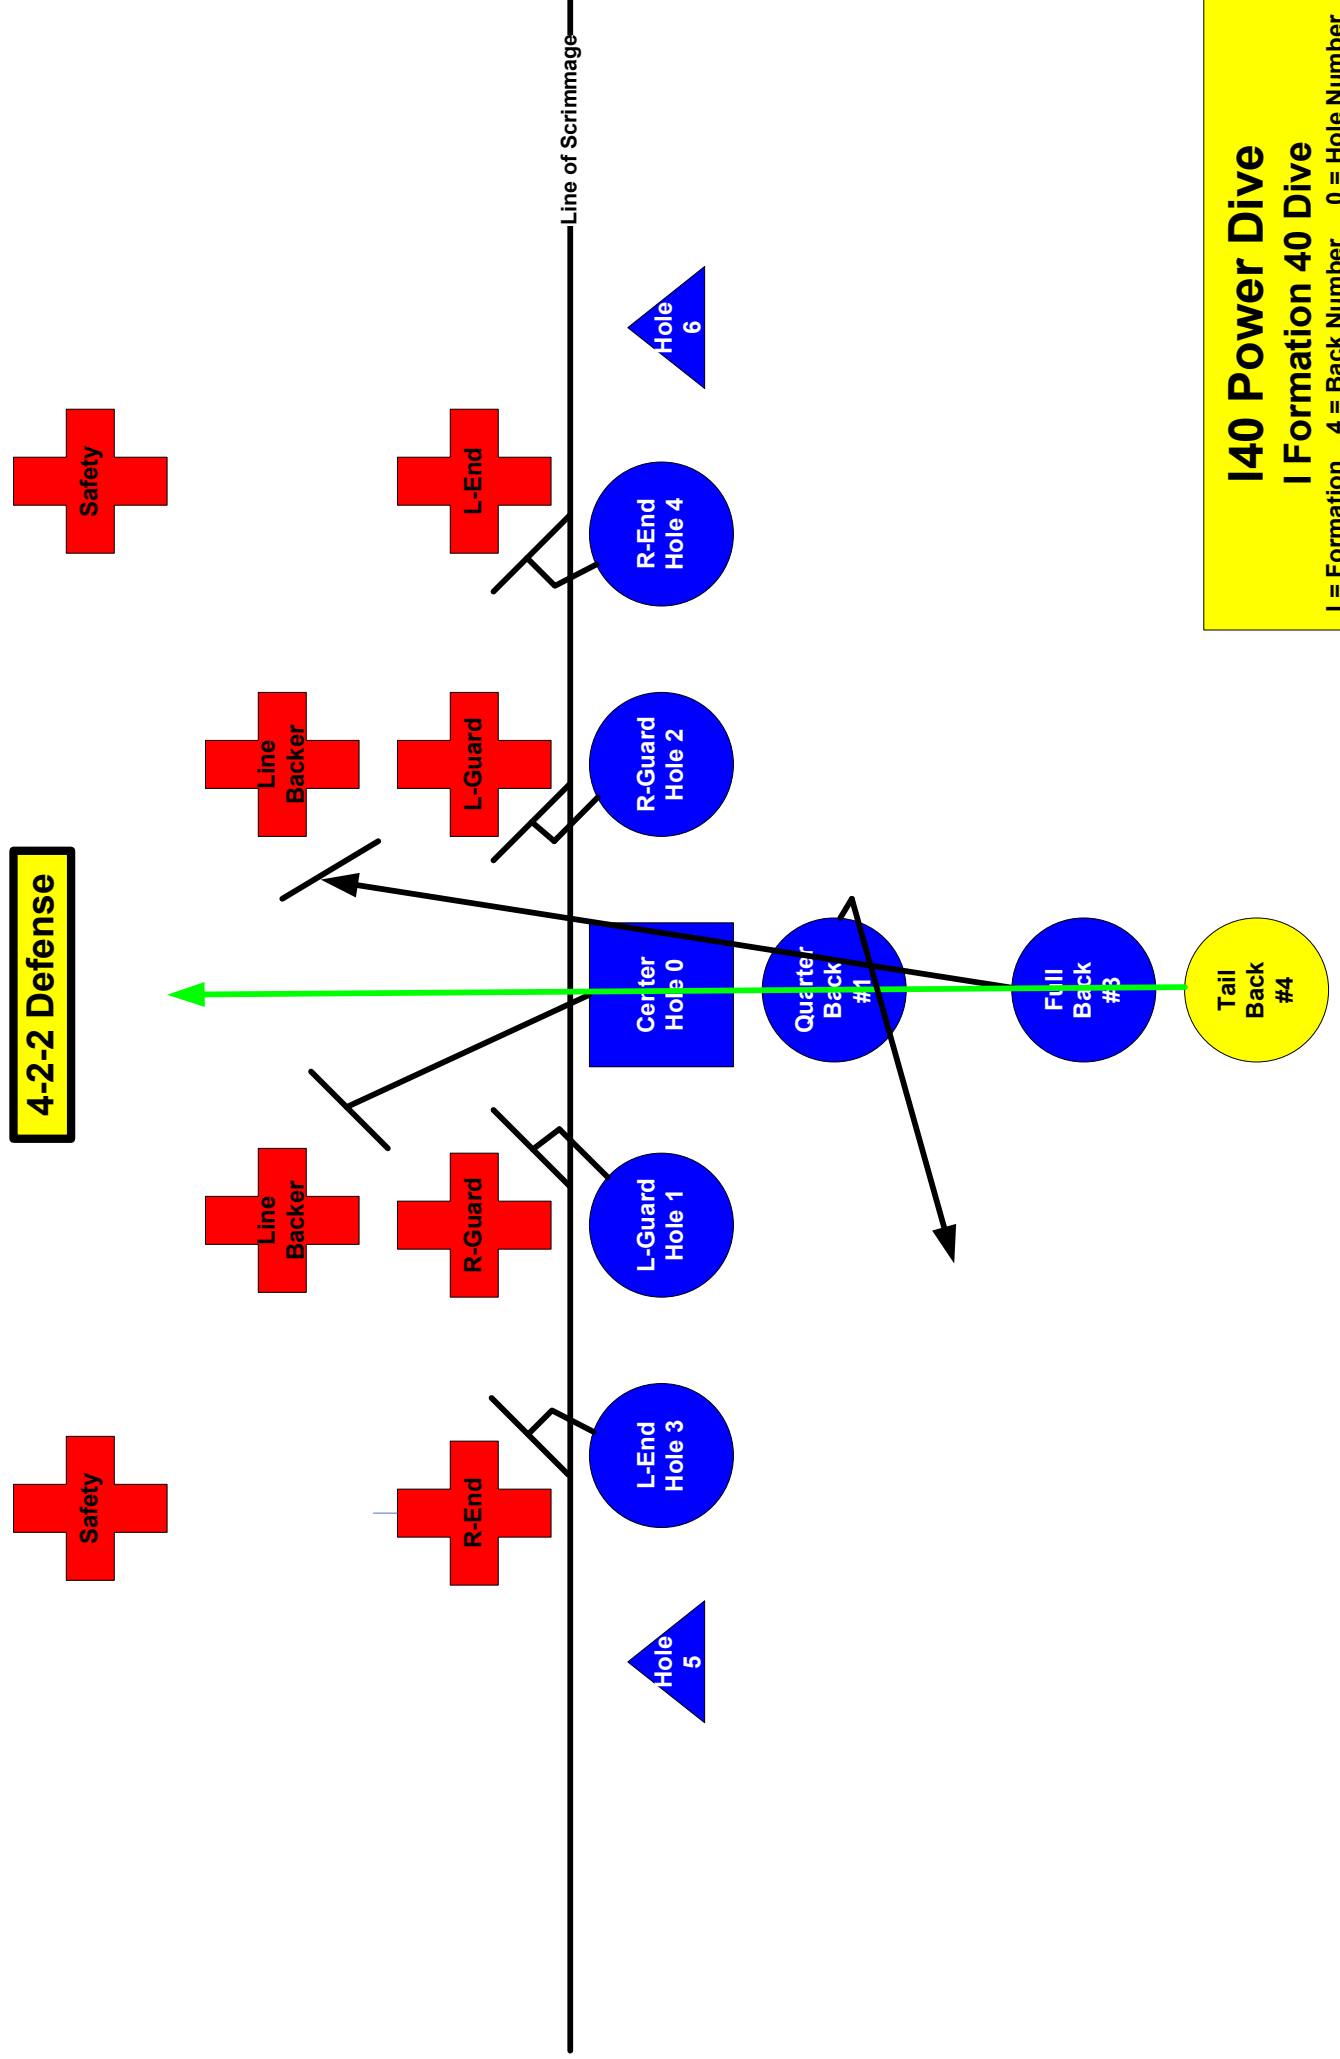

4-2-2 Defense

I40 Power Dive
I Formation 40 Dive
I = Formation 4 = Back Number 0 = Hole Number
Power Dive = Play Description