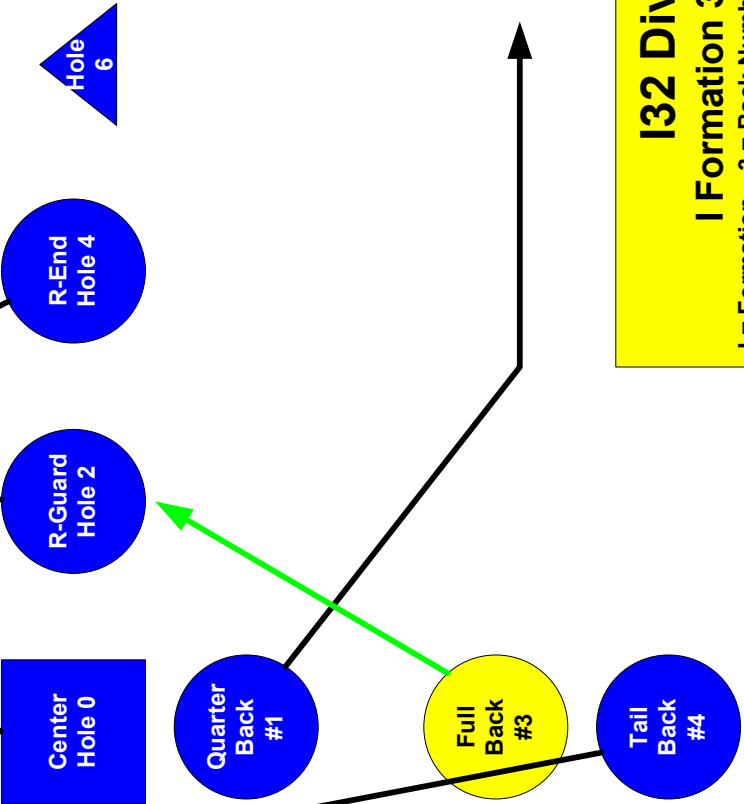

4-2-2 Defense

Line of Scrimmage

I32 Dive
I Formation 32 Dive
I = Formation 3 = Back Number 2 = Hole Number
Dive = Play Description